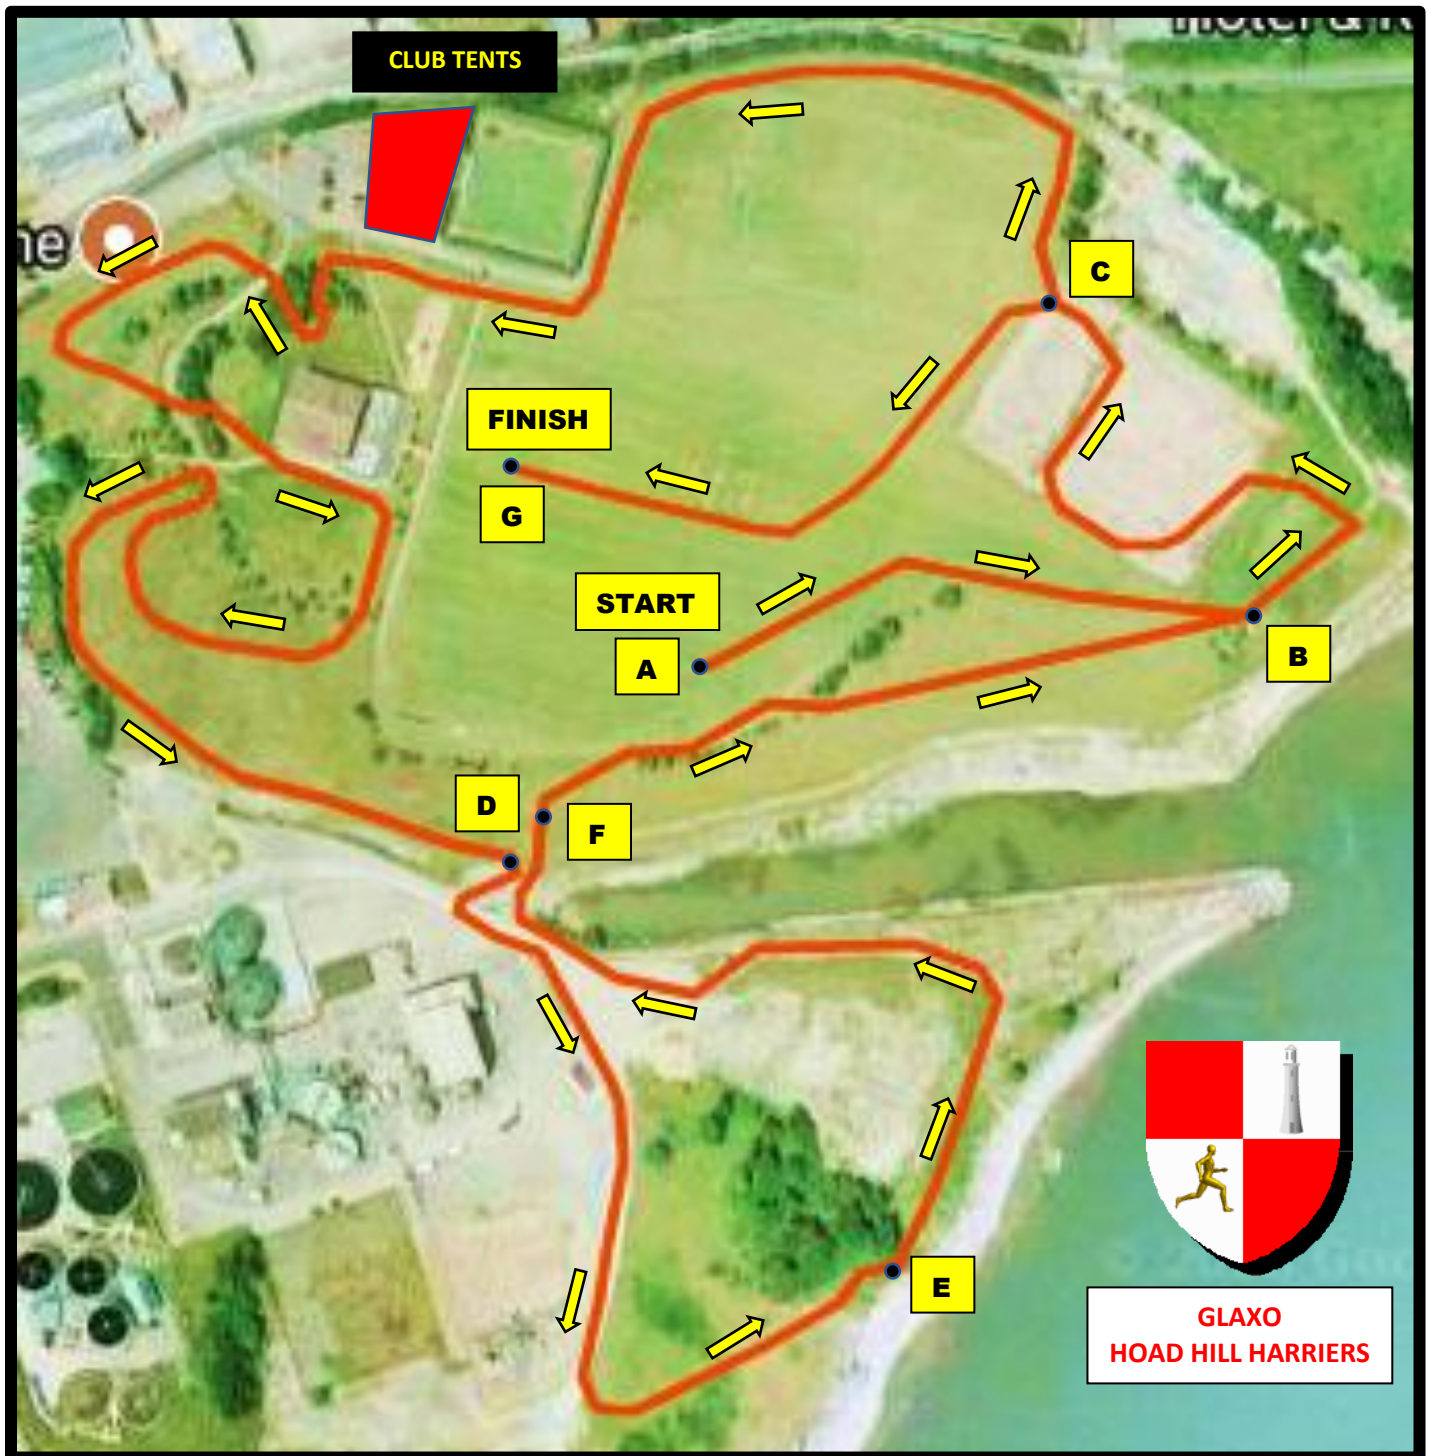

SHORT START + 1 LONG LAP + FINISH

A → C D E F B C → G

2.6K

MID LANCS X COUNTRY – GLAXO, ULVERSTON

12:50 pm : RACE 4

UNDER 13 BOYS/UNDER 15 GIRLS

START + 1 LONG LAP + FINISH

A → B C D E F B C → G

2.8K

MID LANCS X COUNTRY – GLAXO ,ULVERSTON

1:10 pm : RACE 5

UNDER 15 BOYS / UNDER 17 WOMEN

START + 1 SHORT LAP+ 1 LONG LAP + FINISH

A→B C D F B→C D E F B C→G

4.4K

MID LANCS X COUNTRY – GLAXO ,ULVERSTON

1:30 pm : RACE 6

UNDER 17 MEN / VET 70 MEN

UNDER 20 WOMEN/SENIOR/VET WOMEN

START + 1 SHORT LAP+ 2 LONG LAPS + FINISH

A → B C D F B → C D E F B C → C D E F B C → G

6.4K

MID LANCS X COUNTRY – GLAXO ,ULVERSTON

2:15 pm : RACE 7

UNDER 20 MEN / SENIOR / VET MEN

START + 4 LONG LAPS + FINISH

A → BCDEFB → CDEFB → CDEFB → CDEFBC → G

9.1K

MID LANCS CROSS COUNTRY: GSK ULVERSTON : RACE OVERVIEW

| RACE | TIME | AGE GROUPS | ROUTES | Approx Distance |
|------|---------|---|---|-----------------|
| 1. | 12.00pm | UNDER 11 GIRLS | START +1 SHORT LAP + FINISH A ⇒ B C D F B C ⇒ G | 2.2 K |
| 2. | 12.15pm | UNDER 11 BOYS | START +1 SHORT LAP + FINISH A ⇒ B C D F B C ⇒ G | 2.2 K |
| 3. | 12:30pm | UNDER 13 GIRLS | SHORT START + 1 LONG LAP + FINISH A ⇒ C D E F B C ⇒ G | 2.6 K |
| 4. | 12.50pm | UNDER 13 BOYS UNDER 15 GIRLS | START + 1 LONG LAP + FINISH A ⇒ B C D E F B C ⇒ G | 2.8 K |
| 5. | 1.10pm | UNDER 15 BOYS UNDER 17 WOMEN | START + 1 SHORT LAP + 1 LONG LAP + FINISH A ⇒ B C D F B ⇒ C D E F B C ⇒ G | 4.4K |
| 6. | 1.30pm | UNDER17 MEN VET 70 MEN UNDER 20 WOMEN SENIOR & VET WOMEN | START+ 1 SHORT LAP + 2 LONG LAPS + FINISH A ⇒ B C D F B ⇒ C D E F B ⇒ C D E F B C ⇒ G | 6.4 K |
| 7. | 2.15pm | UNDER 20 MEN SENIOR, VET MEN | START + 4 LONG LAPS + FINISH A ⇒ B C D E F B ⇒ C D E F B ⇒ C D E F B ⇒ C D E F B C ⇒ G | 9.1K |