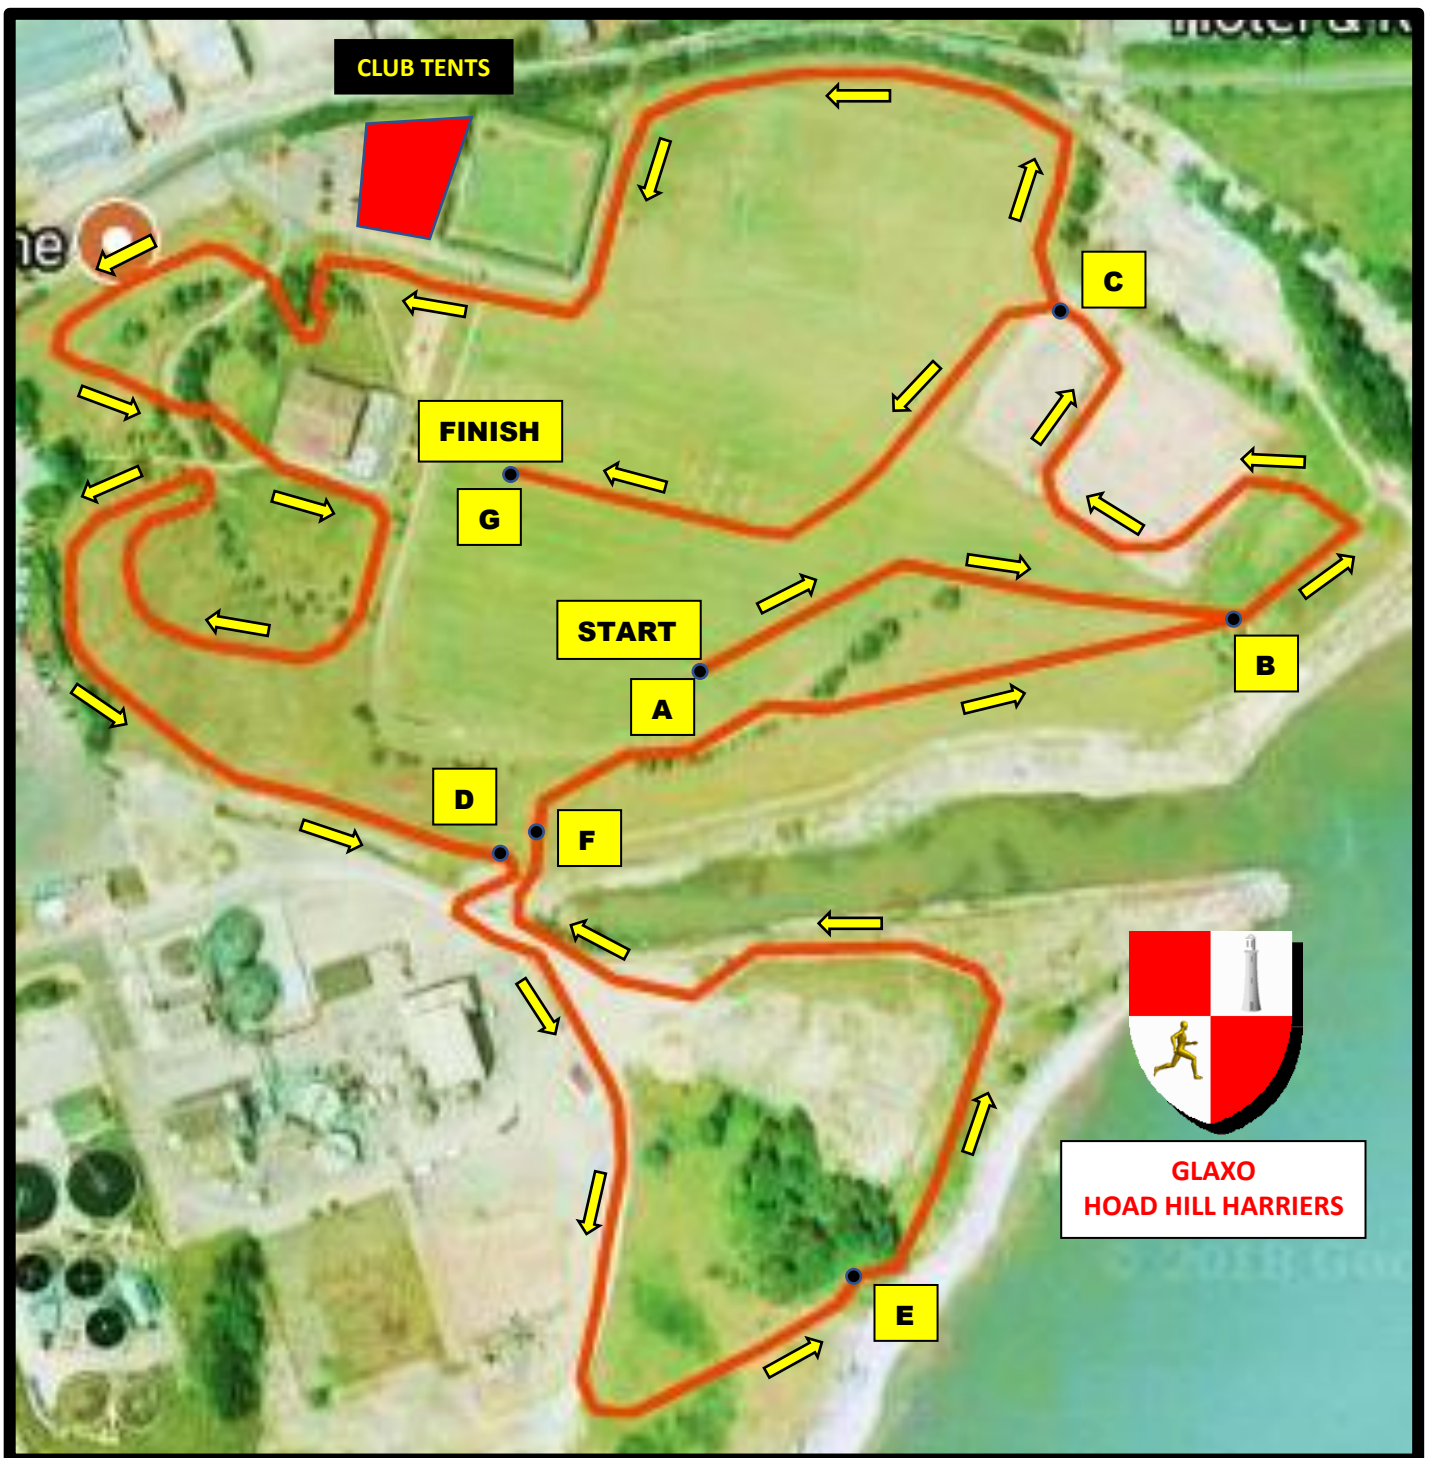

MID LANCS X COUNTRY – GLAXO ,ULVERSTON

12:00 pm : RACE 1 : UNDER 11 GIRLS

12:15 pm : RACE 2 : UNDER 11 BOYS

START + 1 SHORT LAP + FINISH

A → B C D F B C → G

2.2K

MID LANCS X COUNTRY – GLAXO, ULVERSTON

12:30 pm : RACE 3 : UNDER 13 GIRLS

SHORT START + 1 LONG LAP + FINISH

A → C D E F B C → G

2.6K

MID LANCS X COUNTRY – GLAXO, ULVERSTON

12:50 pm : RACE 4

UNDER 13 BOYS/UNDER 15 GIRLS

START + 1 LONG LAP + FINISH

A → B C D E F B C → G

2.8K

MID LANCS X COUNTRY – GLAXO ,ULVERSTON

1:10 pm : RACE 5

UNDER 15 BOYS / UNDER 17 WOMEN

START + 1 SHORT LAP+ 1 LONG LAP + FINISH

A→B C D F B→C D E F B C→G

4.4K

MID LANCS X COUNTRY – GLAXO ,ULVERSTON

2:15 pm : RACE 7

UNDER 20 MEN / SENIOR / VET MEN

START + 4 LONG LAPS + FINISH

A → BCDEFB → CDEFB → CDEFB → CDEFBC → G

9.1K

MID LANCS CROSS COUNTRY: GSK ULVERSTON : RACE OVERVIEW

| RACE | TIME | AGE GROUPS | ROUTES | Approx Distance |
|------|---------|---|---|-----------------|
| 1. | 12.00pm | UNDER 11 GIRLS | START +1 SHORT LAP + FINISH A ⇒ B C D F B C ⇒ G | 2.2 K |
| 2. | 12.15pm | UNDER 11 BOYS | START +1 SHORT LAP + FINISH A ⇒ B C D F B C ⇒ G | 2.2 K |
| 3. | 12:30pm | UNDER 13 GIRLS | SHORT START + 1 LONG LAP + FINISH A ⇒ C D E F B C ⇒ G | 2.6 K |
| 4. | 12.50pm | UNDER 13 BOYS UNDER 15 GIRLS | START + 1 LONG LAP + FINISH A ⇒ B C D E F B C ⇒ G | 2.8 K |
| 5. | 1.10pm | UNDER 15 BOYS UNDER 17 WOMEN | START + 1 SHORT LAP + 1 LONG LAP + FINISH A ⇒ B C D F B ⇒ C D E F B C ⇒ G | 4.4K |
| 6. | 1.30pm | UNDER17 MEN VET 70 MEN UNDER 20 WOMEN SENIOR & VET WOMEN | START+ 1 SHORT LAP + 2 LONG LAPS + FINISH A ⇒ B C D F B ⇒ C D E F B ⇒ C D E F B C ⇒ G | 6.4 K |
| 7. | 2.15pm | UNDER 20 MEN SENIOR, VET MEN | START + 4 LONG LAPS + FINISH A ⇒ B C D E F B ⇒ C D E F B ⇒ C D E F B ⇒ C D E F B C ⇒ G | 9.1K |