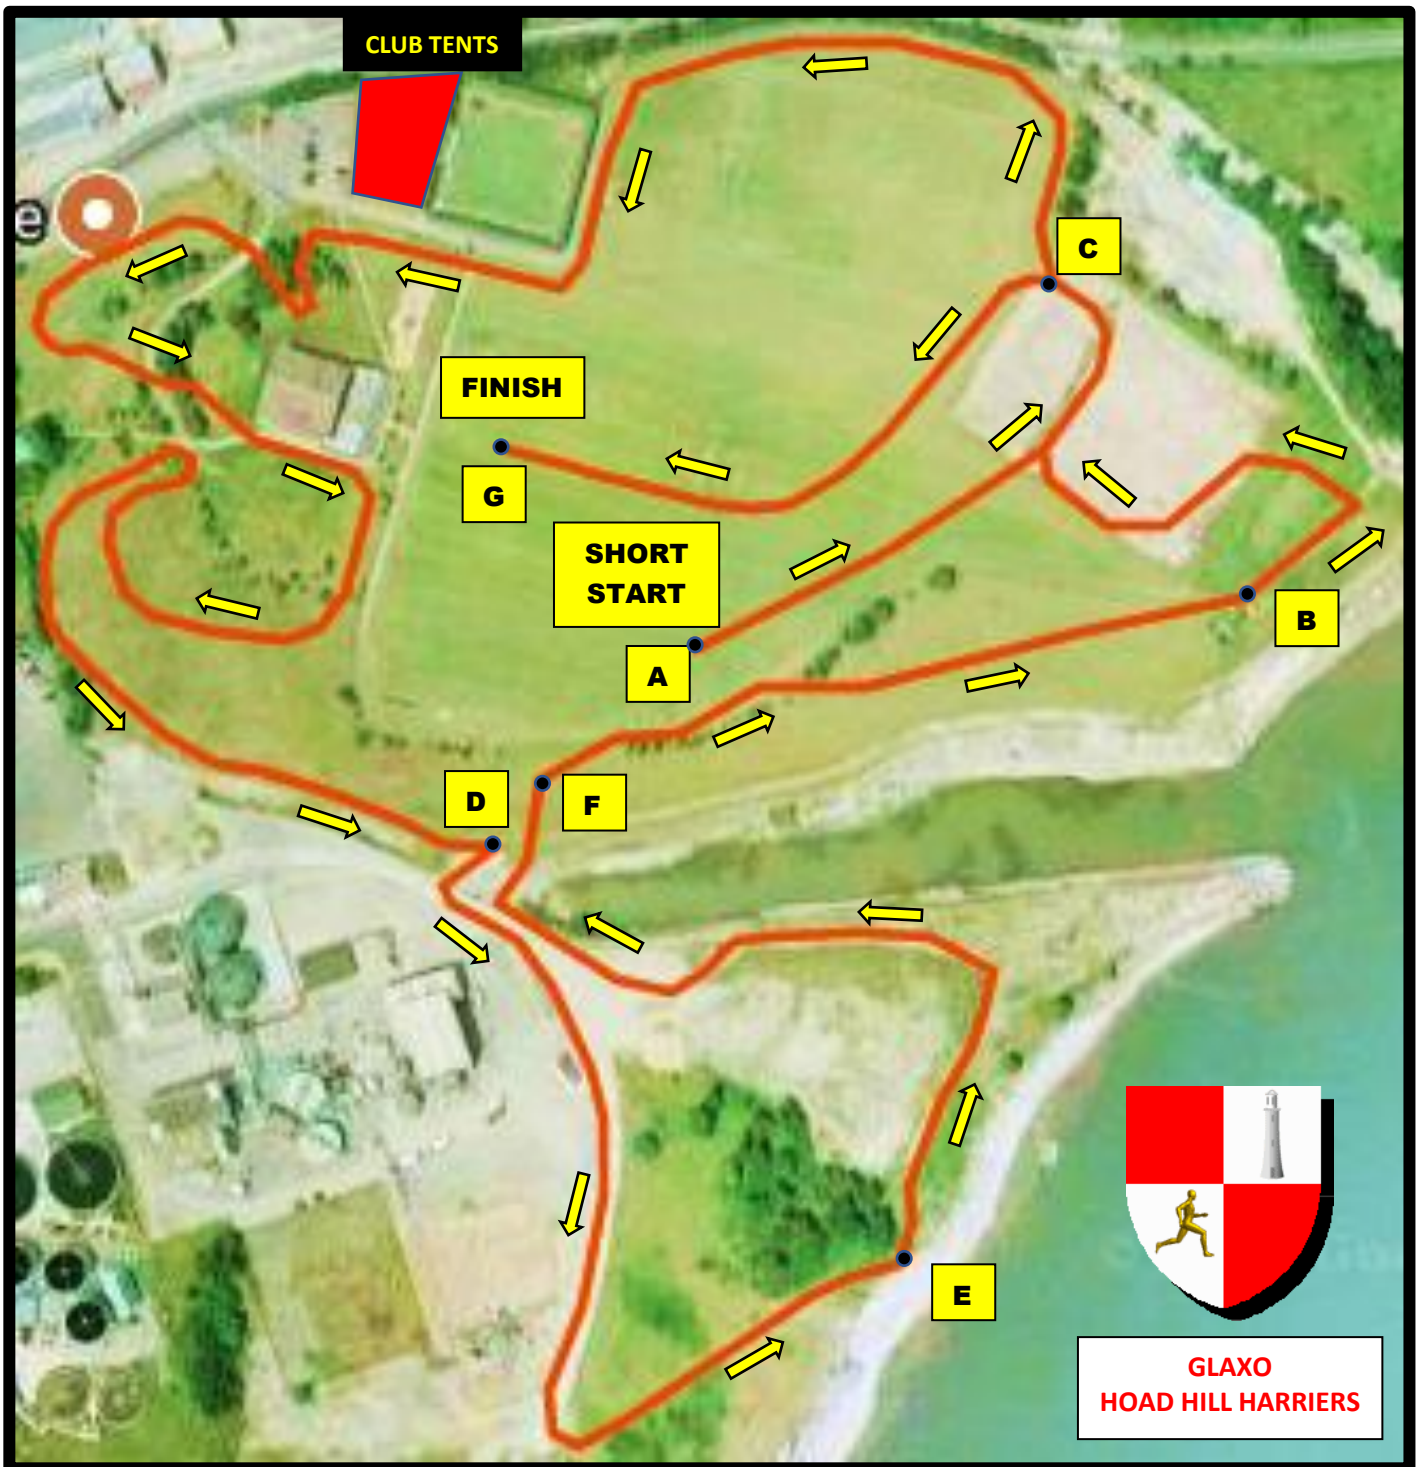

MID LANCS X COUNTRY – GLAXO, ULVERSTON

12:30 pm : RACE 3 : UNDER 13 GIRLS

SHORT START + 1 LONG LAP + FINISH

A → C D E F B C → G

2.6K