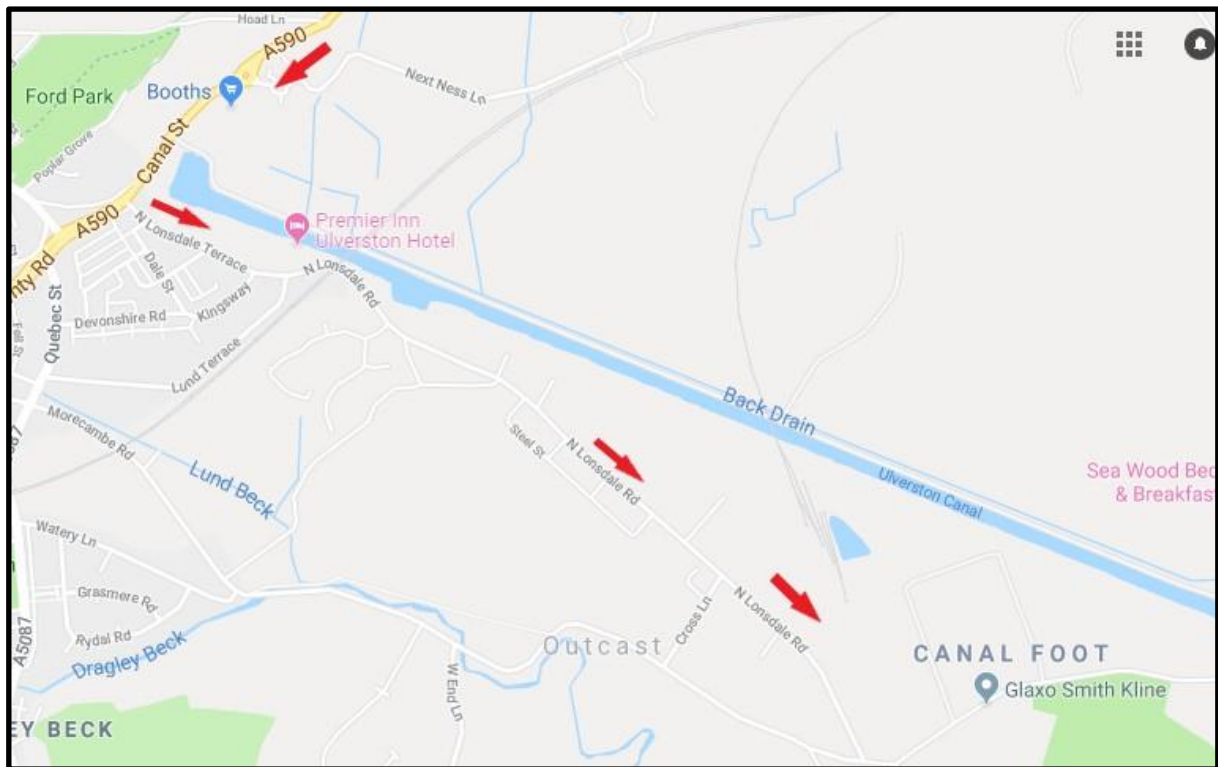

HOW TO FIND US

Glaxo Sports club is on North Lonsdale Rd, LA12 9DR.

As you approach Ulverston on the A590, go straight over at the Booths Supermarket roundabout, taking the first left after 300 metres onto North Lonsdale Road. When you get to the t- junction at the end Of North Lonsdale Road, turn left and approach the roundabout.

The sports complex is located straight over the roundabout (second exit) and is located 300 metres down Pullman road on the right-hand side, behind a small car park.

PLEASE FOLLOW EVENT CAR PARK SIGNAGE ON EVENT DAYS. THE SPORTS CLUB CAR PARK IS RESERVED FOR RACE OFFICIALS AND MARSHALS ONLY.